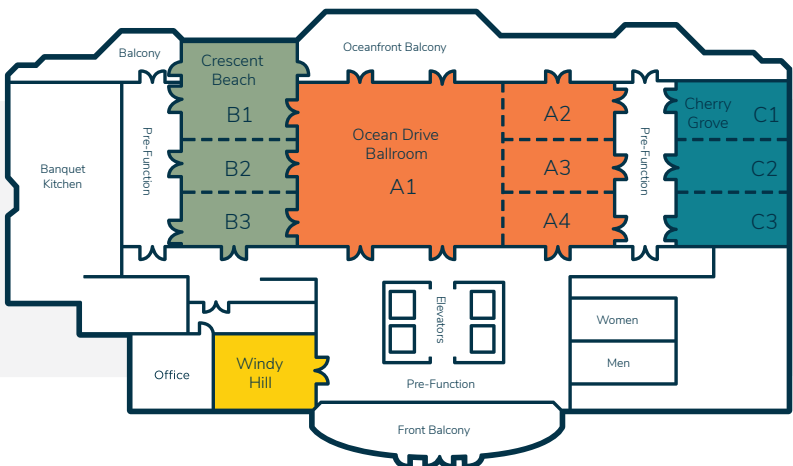

## Bay Watch Resort & Conference Center Meeting and Event Facilities

Ocean Drive Ballroom	Ocean Drive Full Space	Ocean Drive A1	Ocean Drive A2, 3, & 4	Ocean Drive A2	Ocean Drive A3	Ocean Drive A4
Dimension	76' x 45'	48' x 45'	28' x 45'	9' x 15'	9' x 15'	9' x 15'
Height	11'5"	11'5"	11'5"	11'5"	11'5"	11'5"
Area (Sq Ft)	3,420	2,160	1,260	420	420	420
<b>Capacity</b>						
Banquet	255	150	90	30	30	30
Classroom	220	130	60	20	20	20
Theater	400	180	120	40	40	40
Reception	255	200	120	40	40	40
Crescent Beach Room	Crescent Beach Full Space	Crescent Beach B1 & 2	Crescent Beach B2 & 3	Crescent Beach B1	Crescent Beach B2	Crescent Beach B3
Dimension	54' x 27'	38' x 27'	29' x 27'	25' x 27'	13' x 27'	16' x 27'
Height	11'5"	11'5"	11'5"	11'5"	11'5"	11'5"
Area (Sq Ft)	1,458	1,025	784	675	351	423
<b>Capacity</b>						
Banquet	100	70	50	40	24	24
Classroom	70	50	35	30	20	20
Theater	120	90	65	60	30	35
Reception	125	80	60	50	25	30

Cherry Grove Room	Cherry Grove Full Space	Cherry Grove C1 , & 2	Cherry Grove C2 & 3	Cherry Grove C1	Cherry Grove C2	Cherry Grove C3
Dimension	44' x 24'	28' x 24'	29' x 24'	15' x 24'	13' x 24'	16' x 24'
Height	11'5"	11'5"	11'5"	11'5"	11'5"	11'5"
Area (Sq Ft)	1,056	672	696	360	312	384
<b>Capacity</b>						
Banquet	60	40	48	24	24	24
Classroom	50	30	30	20	20	20
Theater	90	60	60	30	25	30
Reception	100	50	50	25	25	25

Windy Hill Board Room	Windy Hill Full Space
Boardroom	10
Dimensions	28' x 18'
Area (Sq Ft)	504
Height	11'5"

## Bay Watch Resort & Conference Center

- > Over 6,500 square feet of flexible meeting, banquet, exhibit, and breakout space. Accommodates up to 400 people.
- > Scenic, oceanfront outdoor areas for receptions and cookouts
- > High-speed internet access, Wi-Fi, and teleconferencing
- > Audiovisual equipment
- > Copy and fax service
- > Oceanfront balconies and views